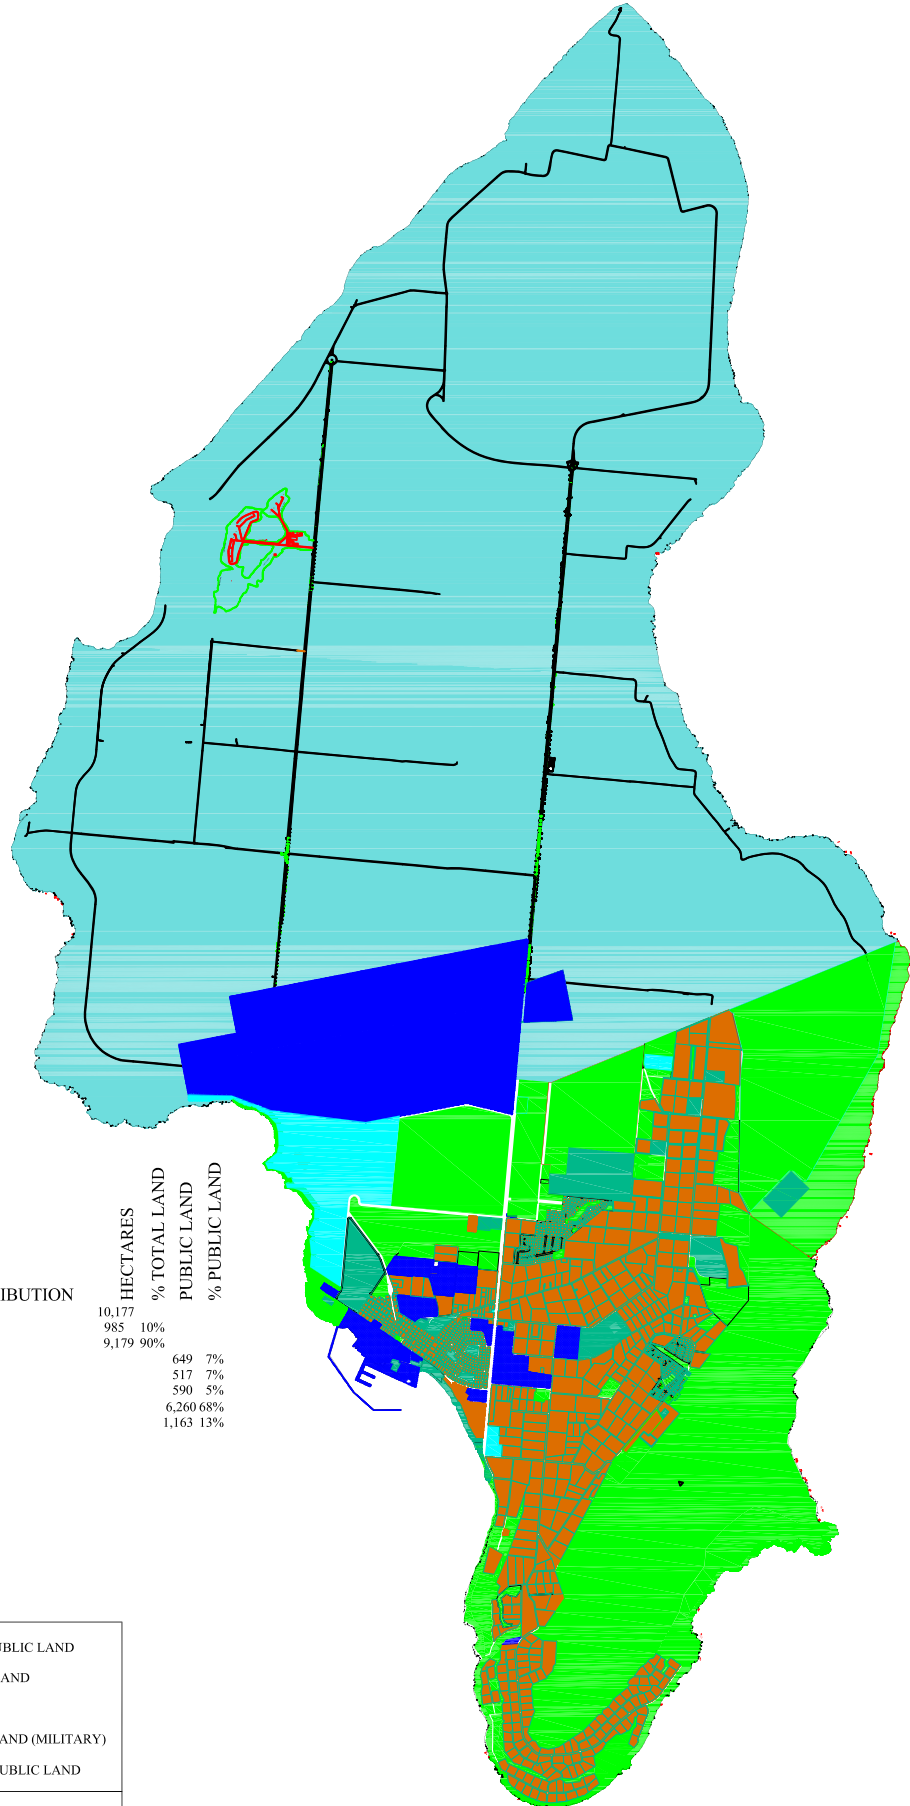

ISLAND OF TINIAN

TINIAN GENERAL PUBLIC LAND INVENTORY

GENERAL LAND TENURE DISTRIBUTION

	HECTARES	% TOTAL LAND	% PUBLIC LAND
Total Land Area	10,177		
Private Land	985	10%	
Public Land	9,179	90%	
Grant of Public Domain Public Land	649	7%	
Designated/In Use Public Land	517	7%	
Leased Public Land	590	5%	
Military Leased Public Land	6,260	68%	
Undesignated/Not in Use Public Land	1,163	13%	

LEGEND: PUBLIC LAND

	GRANT OF PUBLIC DOMAIN PUBLIC LAND
	DESIGNATED/IN USE PUBLIC LAND
	LEASED PUBLIC LAND
	COVENANT LEASED PUBLIC LAND (MILITARY)
	UNDESIGNATED/NOT IN USE PUBLIC LAND
	PRIVATE LAND