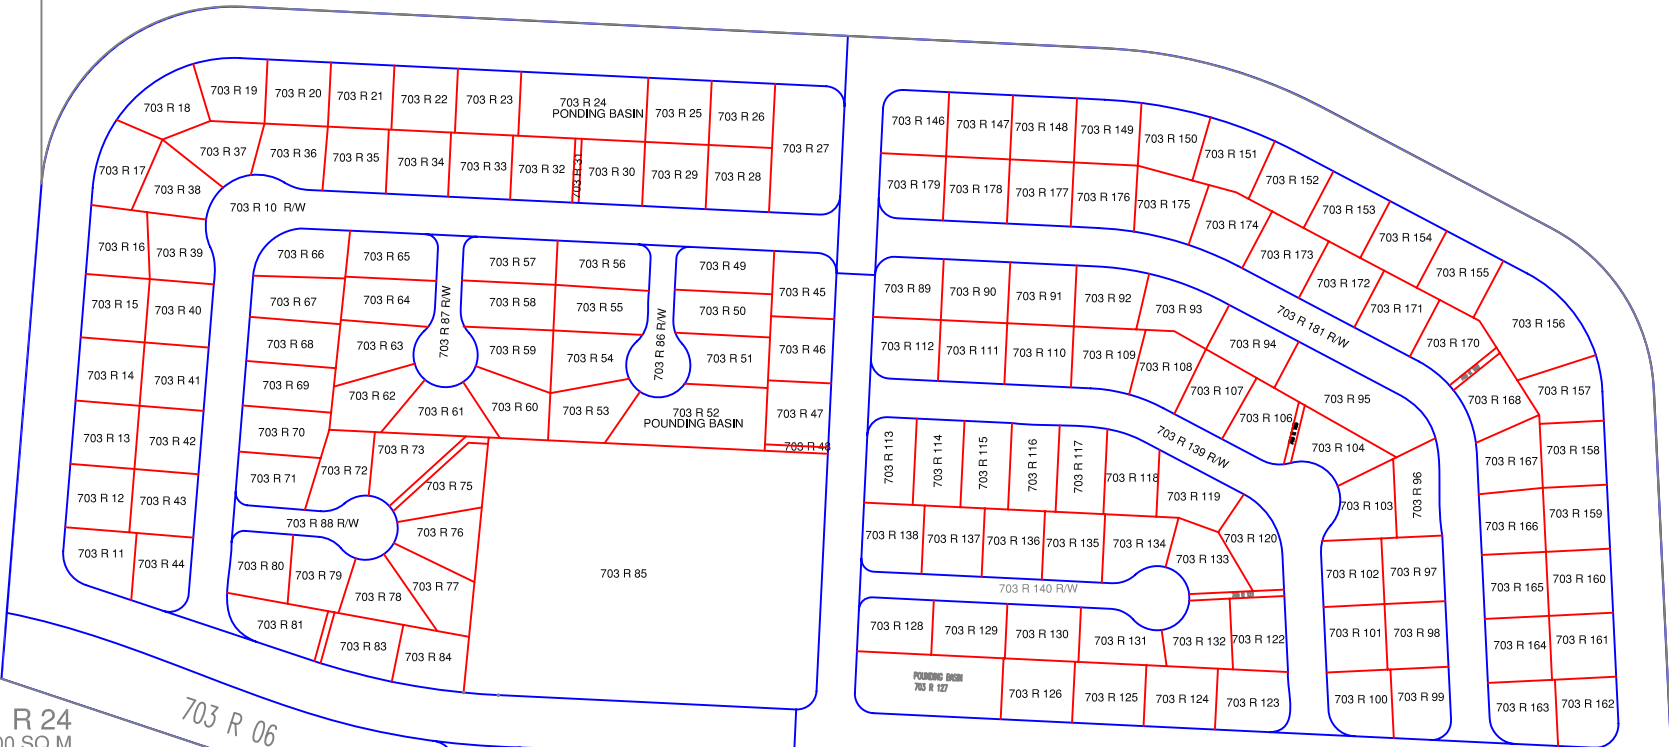

# DUGI VILLAGE HOMESTEAD

604 R 06  
862,155 SQ.M.

701 R 24  
10,000 SQ.M.

703 R 06

701 R 25  
10,000 SQ.M.

701 R 50  
10,000 SQ.M.

701 R 51  
10,000 SQ.M.

701 R 52  
10,000 SQ.M.

701 R 62  
10,000 SQ.M.

701 R 63  
10,000 SQ.M.

611 R 02  
38,561 SQ.M.  
DOC. NO. 6513

701 R 60  
5.062 SQ.M.

701 R 53  
10,000 SQ.M.

701 R 90  
10,000 SQ.M.

701 R 64